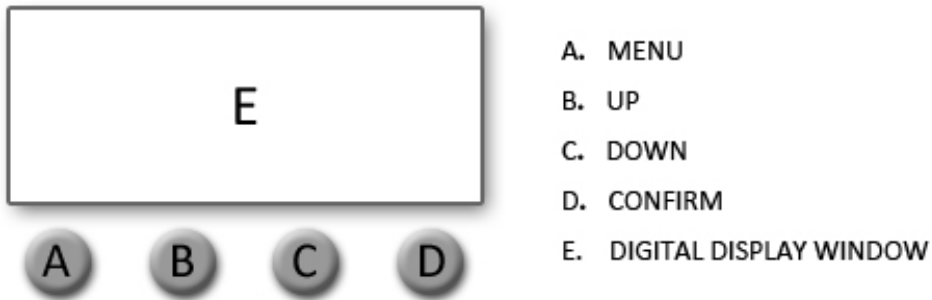

1. DIAGRAM I

2. HOW TO OPERATE?

Press **A** button, there are 14 different functions.

The first two letters stands for functions (refer to Diagram II)

The last two letters stands for DMX address, speed, or mode.

You can modify it with **B** or **C** button. And press **D** button for confirmation.

3. DIAGRAM II

1	d001	7 channels, address adjustment by B & C buttons (001--511)
2	d.001	11 channels, address adjustment by B & C buttons (001--511)
3	CC01	Color change, speed adjustment by B & C buttons (01—99)
4	CP01	Color gradient, speed adjustment by B & C buttons (01—99)
5	dE01	Color pulse, speed adjustment by B & C buttons (01—99)
6	dENo	Color combination
7	BEbE	Sound control
8	r255	Red Color manual dimmer
9	g255	Green Color manual dimmer
10	b255	Blue Color manual dimmer
11	w255	White color manual dimmer

12	A255	Amber color manual dimmer
13	Y255	UV color manual dimmer
14	dr01	Dimmer mode (1~5)

DMX 7 CHANNELS

CH1	0~255	Red Color
CH2	0~255	Green Color
CH3	0~255	Blue Color
CH4	0~255	White Color
CH5	0~255	Amber Color
CH6	0~255	UV Color
CH7	0~9	SET DIMMER MODE ON MENU
	10-50	DIMMER MODE 1: LINEAR DIMMING
	51-101	DIMMER MODE 2: WITHOUT FADING DIMMING
	102-152	DIMMER MODE 3: LOW GRAY SOFT DIMMING
	153-203	DIMMER MODE 4: LINEAR DIMMING SLOW
	204-255	DIMMER MODE 5: LOW GRAY SOFT DIMMING SLOW